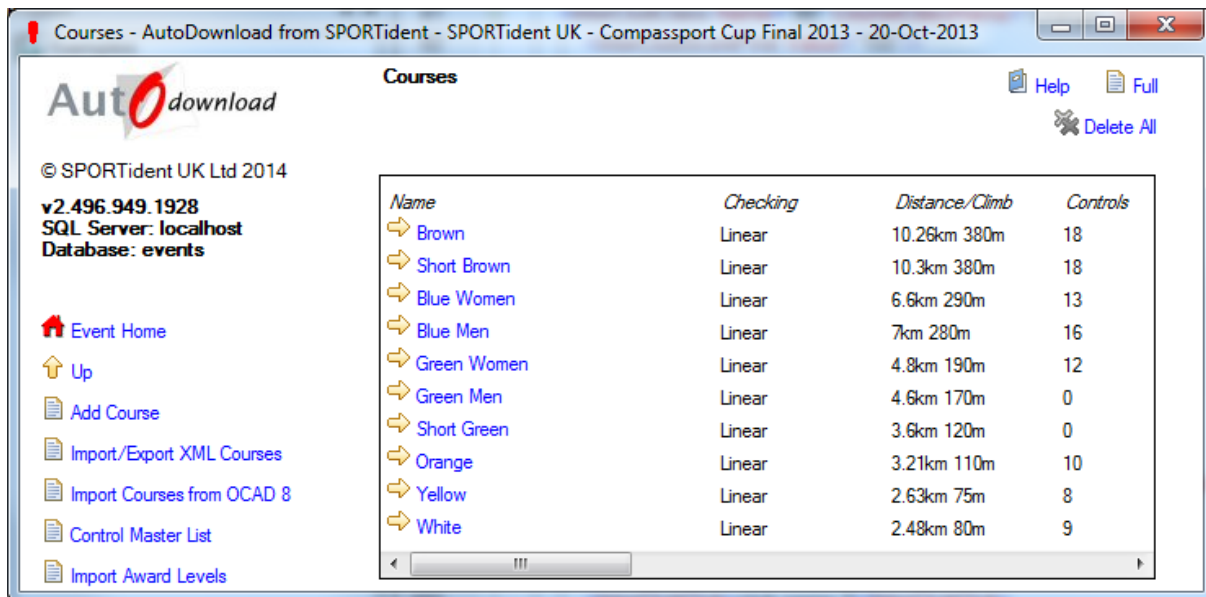

In AutoDownload:

In the XML file (extract for Cup competition):

Blue Men:

```
<InterClubClass Name="4" CourseClassName="Blue Men" MaxScorers="4">
  <InterClubScoreFirst Value="100"/>
  <InterClubScorePerPosition Descending="true" Value="1"/>
</InterClubClass>
```

Orange Course:

The two Inter Club Classes are defined separately:

```
<InterClubClass Name="9A" CourseClassName="Orange" MaxScorers="4">
  <InterClubScoreFirst Value="100"/>
  <InterClubScorePerPosition Descending="true" Value="2"/>
  <InterClubAgeClass>M14</InterClubAgeClass>
  <InterClubAgeClass>M12</InterClubAgeClass>
  <InterClubAgeClass>M10</InterClubAgeClass>
</InterClubClass>
<InterClubClass Name="9B" CourseClassName="Orange" MaxScorers="4">
  <InterClubScoreFirst Value="100"/>
  <InterClubScorePerPosition Descending="true" Value="2"/>
  <InterClubAgeClass>W14</InterClubAgeClass>
  <InterClubAgeClass>W12</InterClubAgeClass>
  <InterClubAgeClass>W10</InterClubAgeClass>
</InterClubClass>
```

...and then linked together using:

```
<InterClubContainerClass MaxScorers="4">
  <InterClubClassName>9A</InterClubClassName>
  <InterClubClassName>9B</InterClubClassName>
</InterClubContainerClass>
```